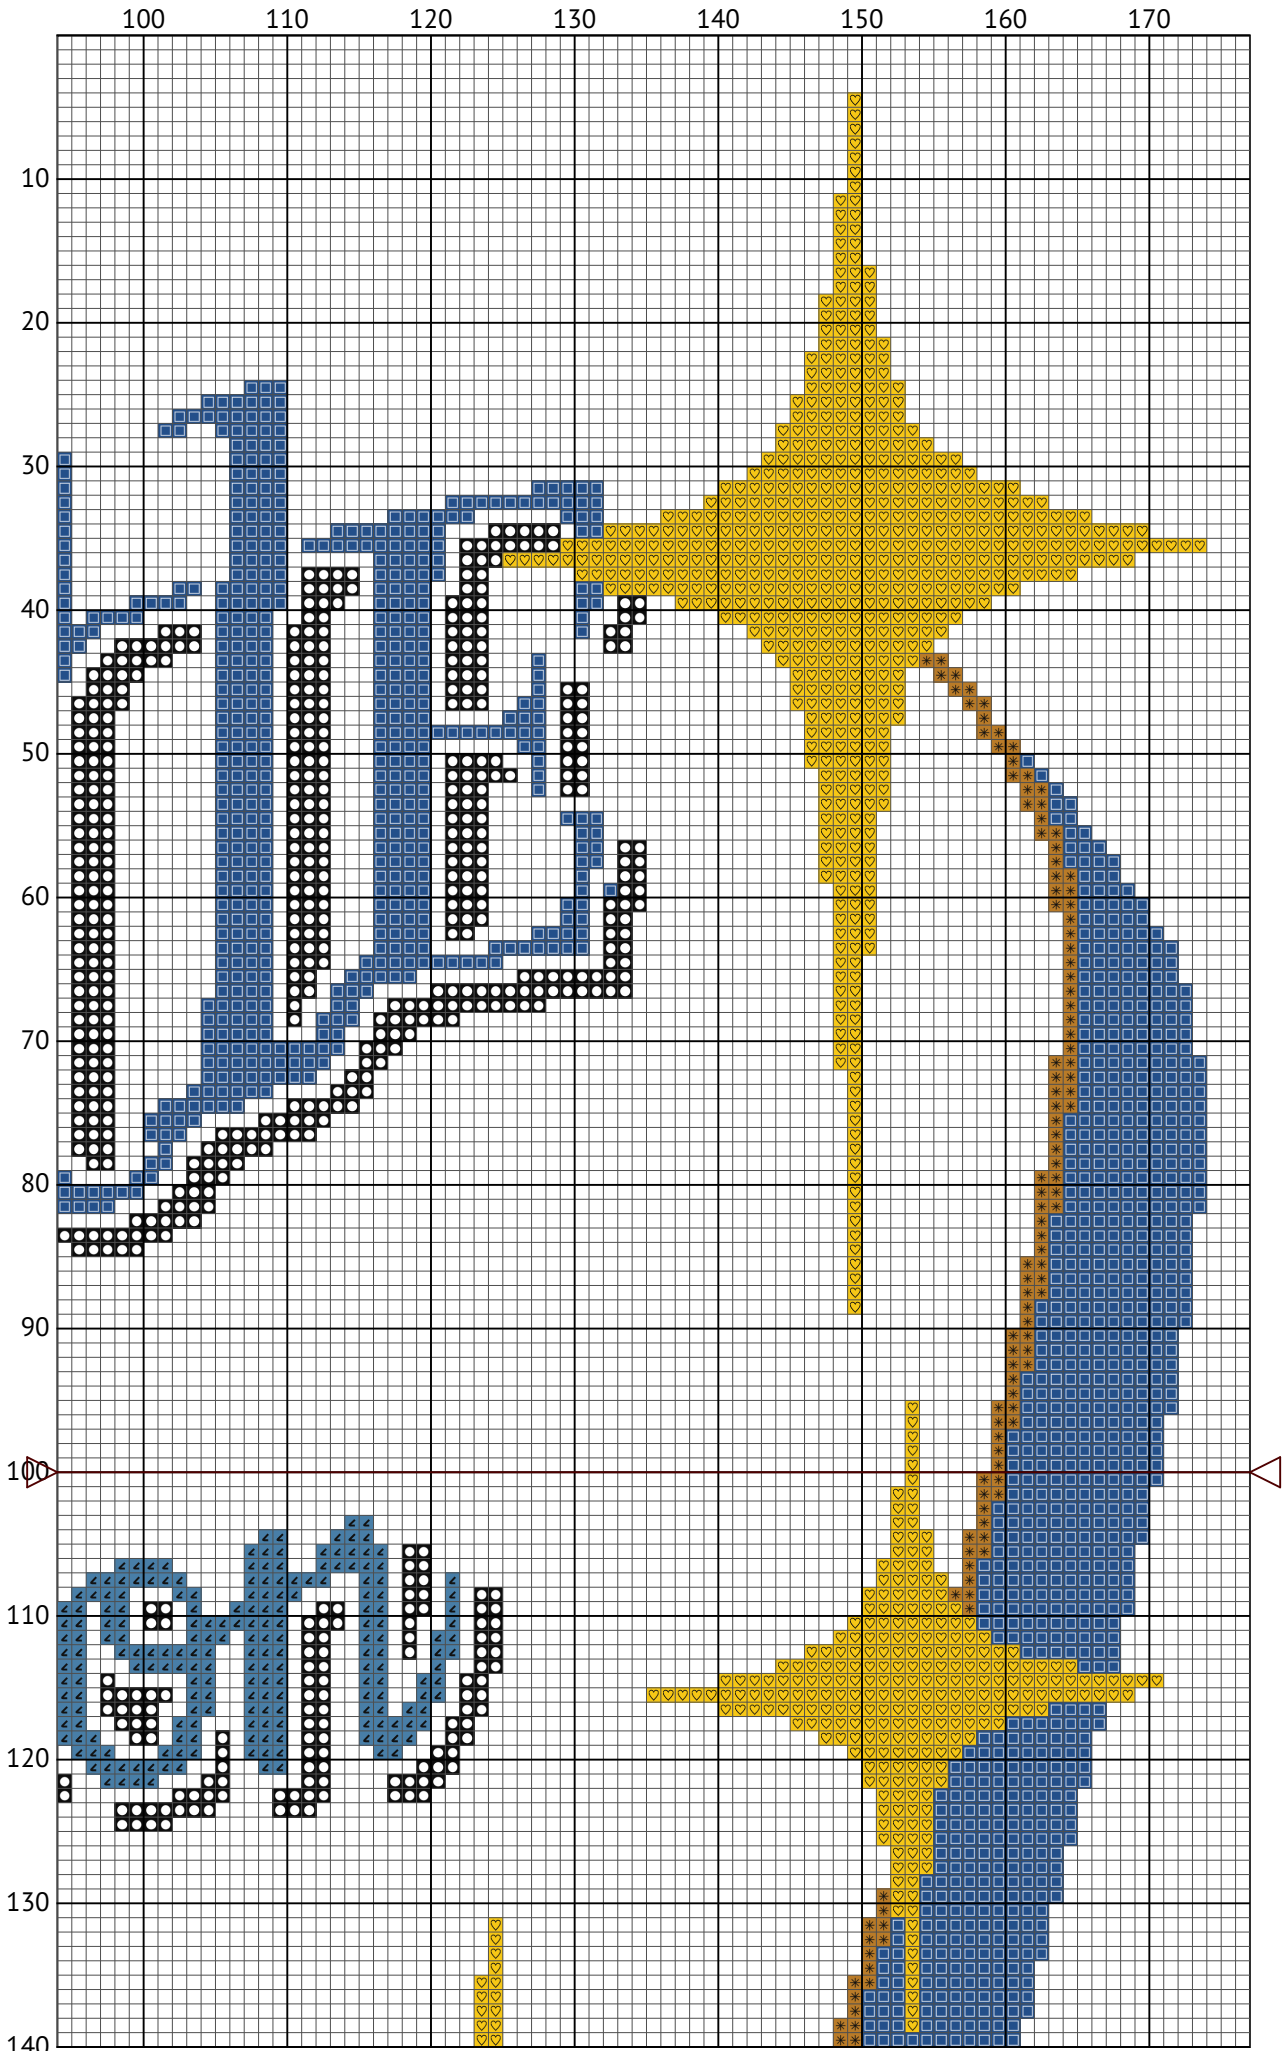

# Seattle Worldcon Biscuit Logo

Seattle Worldcon 2025

Design size: 177 x 200 stitches

© 2024 Seattle Genre Alliance  
For personal use only  
pattern by Michelle Morrell

Seattle Worldcon Logo

# Seattle Worldcon Logo

Seattle Worldcon Logo

# Seattle Worldcon Logo

Use 2 strands of thread for cross stitch

N	Symbol	Number	Name
1	●	DMC 310	Black
2	♡	DMC 444	Lemon - Dark
3	◻	DMC 517	Wedgwood - Dark
4	◀	DMC 518	Wedgwood - Light
5	✱	DMC 729	Old Gold - Medium