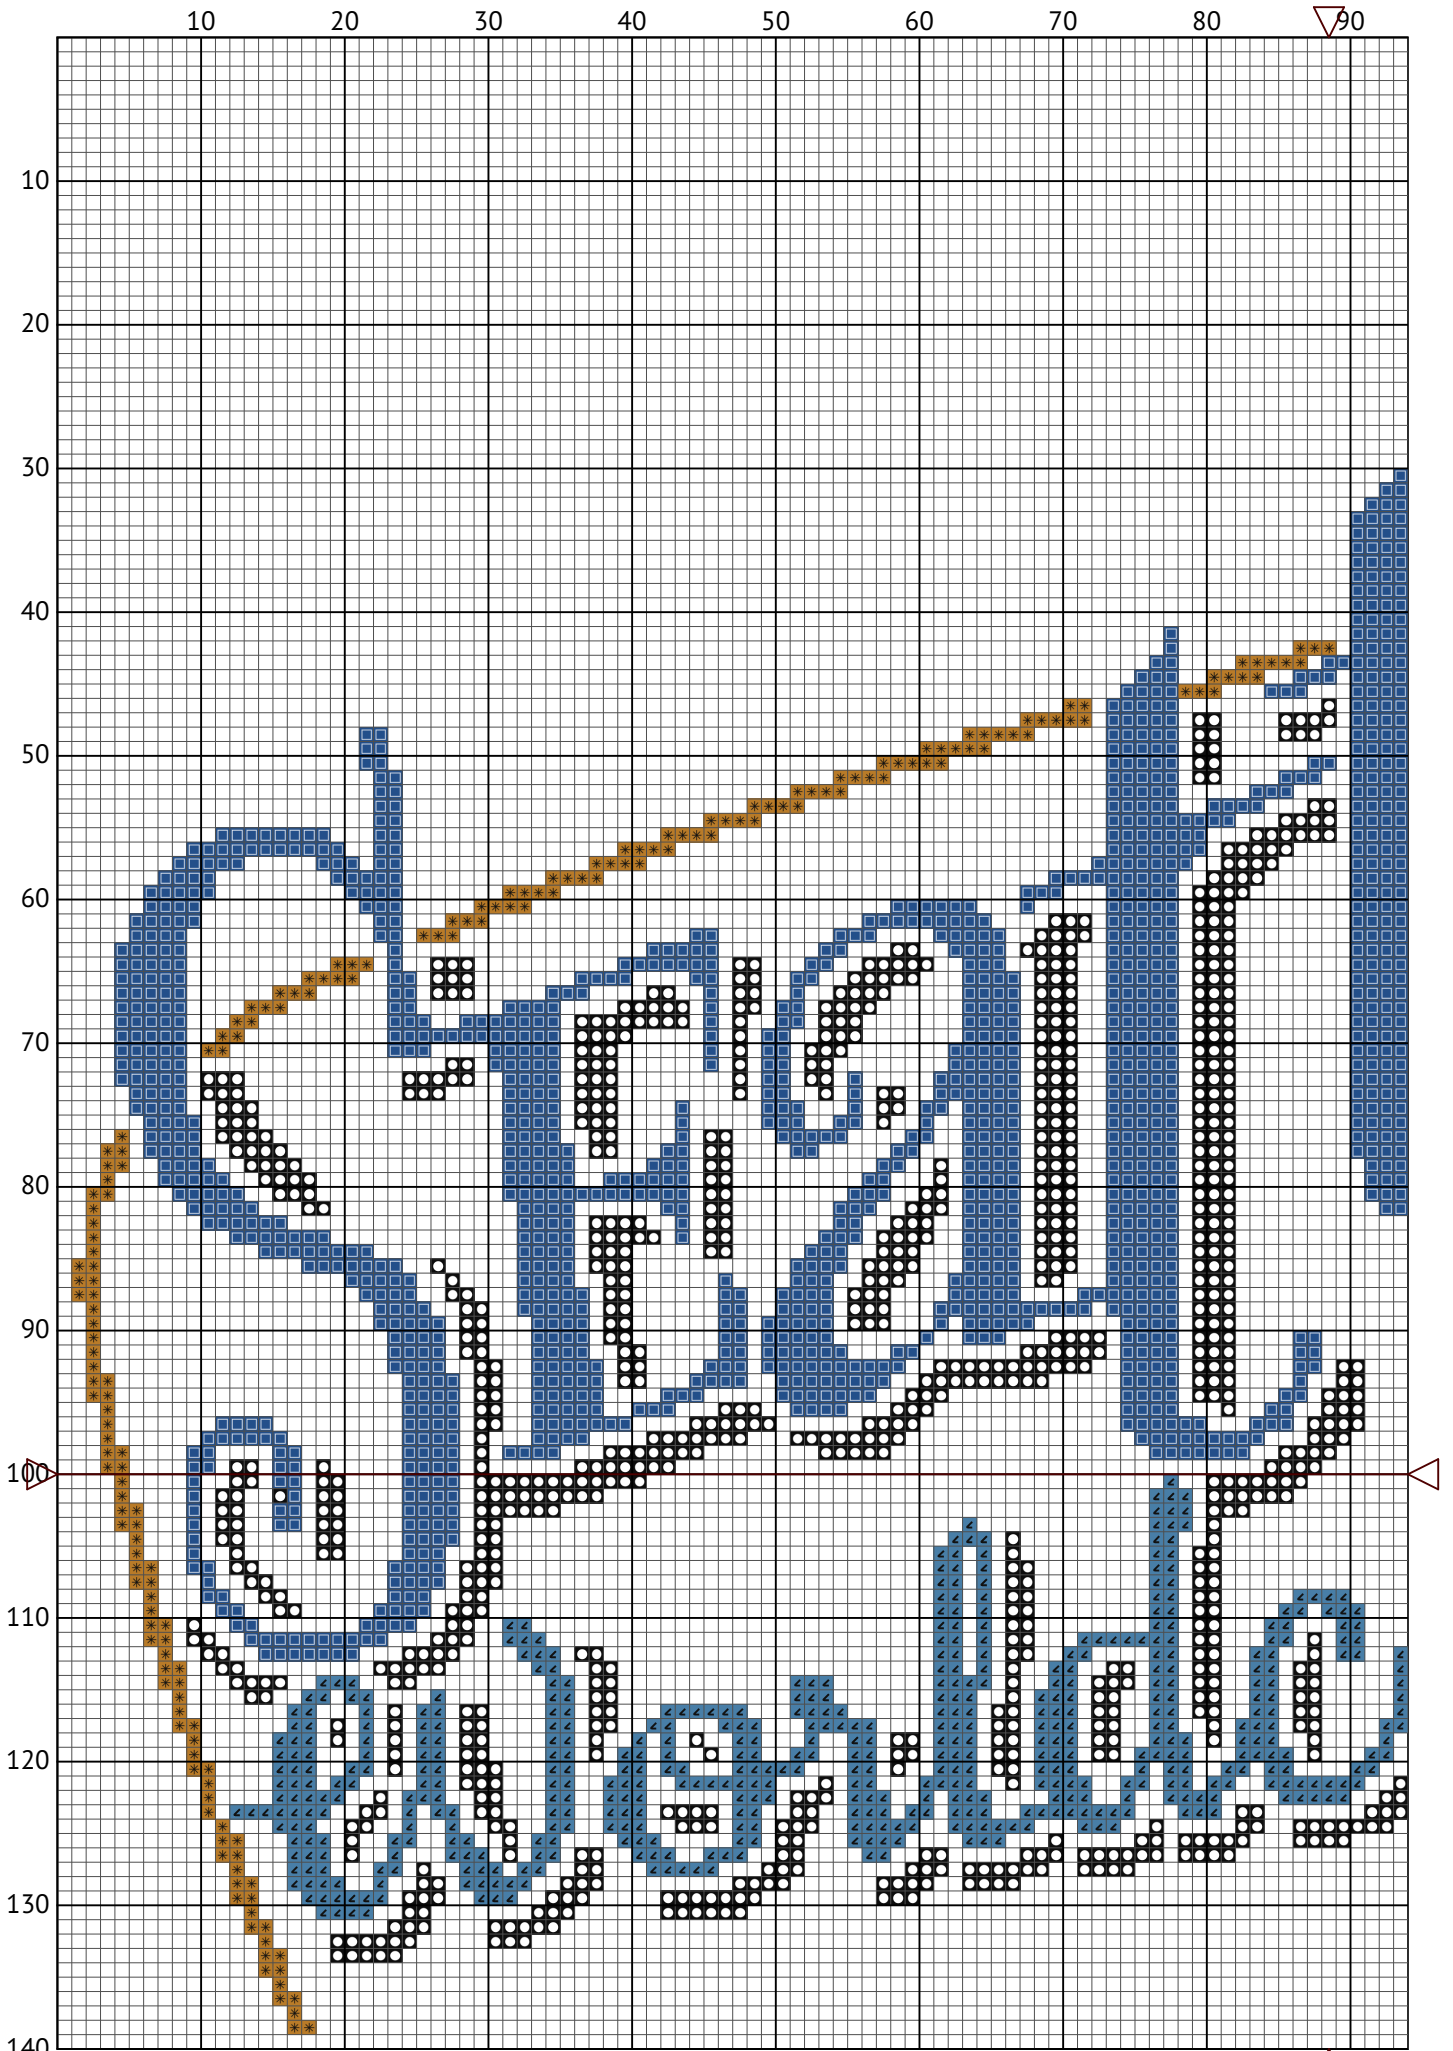

# Seattle Worldcon Biscuit Logo

Seattle Worldcon 2025

Design size: 177 x 200 stitches

© 2024 Seattle Genre Alliance  
For personal use only  
pattern by Michelle Morrell

Seattle Worldcon Logo

# Seattle Worldcon Logo

Seattle Worldcon Logo

# Seattle Worldcon Logo

Use 2 strands of thread for cross stitch

N	Symbol	Number	Name
1	●	DMC 310	Black
2	♡	DMC 444	Lemon - Dark
3	◻	DMC 517	Wedgwood - Dark
4	◀	DMC 518	Wedgwood - Light
5	✱	DMC 729	Old Gold - Medium