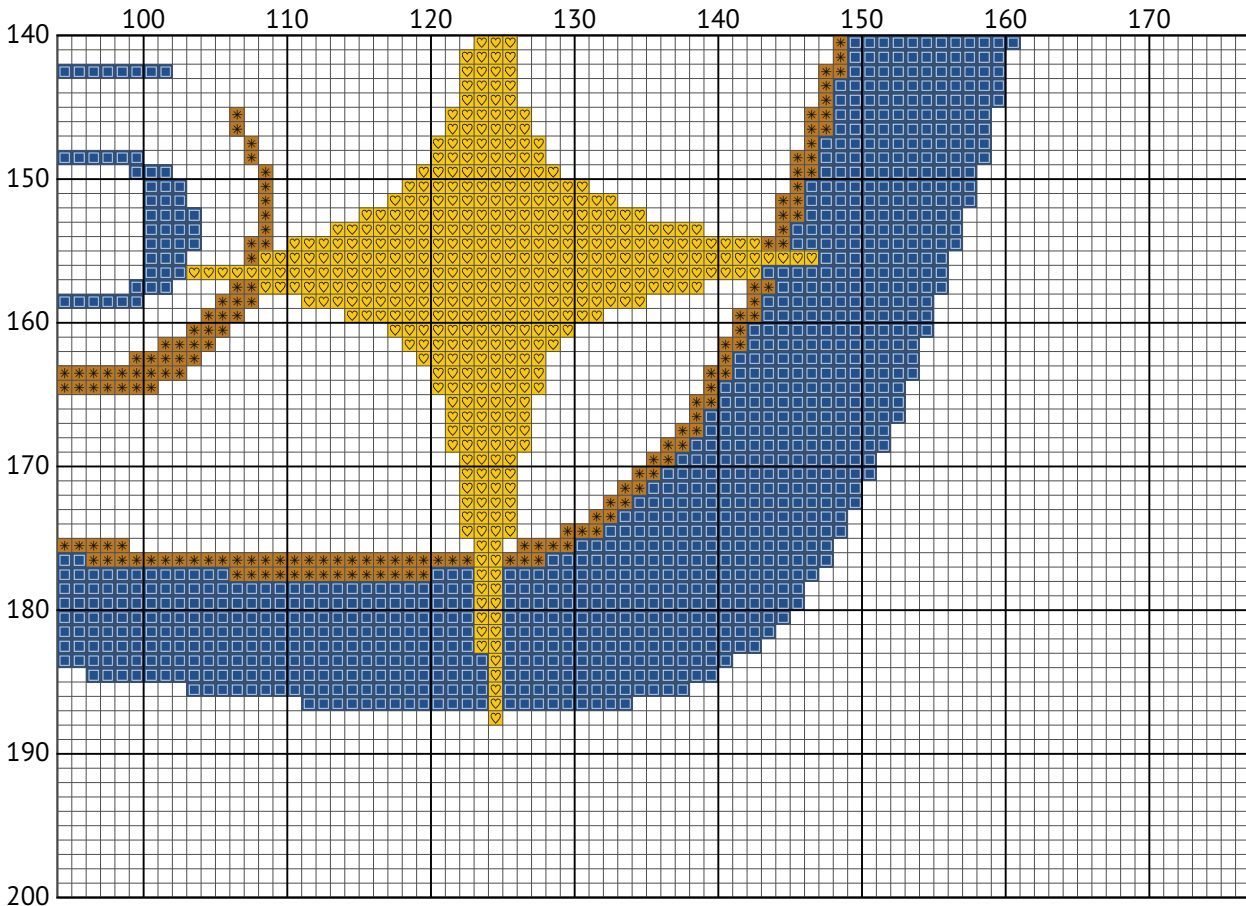

# Seattle Worldcon Biscuit Logo

Seattle Worldcon 2025

Design size: 177 x 200 stitches

© 2024 Seattle Genre Alliance  
For personal use only  
pattern by Michelle Morrell

Seattle Worldcon Logo

# Seattle Worldcon Logo

Seattle Worldcon Logo

# Seattle Worldcon Logo

Use 2 strands of thread for cross stitch

N	Symbol	Number	Name
1	●	DMC 310	Black
2	♡	DMC 444	Lemon - Dark
3	◻	DMC 517	Wedgwood - Dark
4	◀	DMC 518	Wedgwood - Light
5	✱	DMC 729	Old Gold - Medium